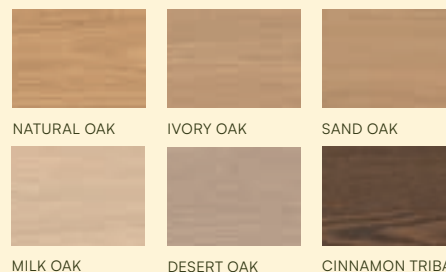

Kolekce DELUXE+
zaručuje komfortní
tlumení zvuku
díky integrované
korkové podložce.

03

PRO	
MASTER	
DELUXE+	
SUMMIT	
SWING	

+ 2 mm
korek

ROZMĚRY	1810 x 166 x 12 mm
ZÁMKOVÝ SYSTEM	UNIFIT X®

Podložka DELUXE+ s ekologickou korkovou podložkou vám poskytne komfortní absorpci zvuku. Položte ji během chvílky a pak si užívejte podlahu, která snese rány.